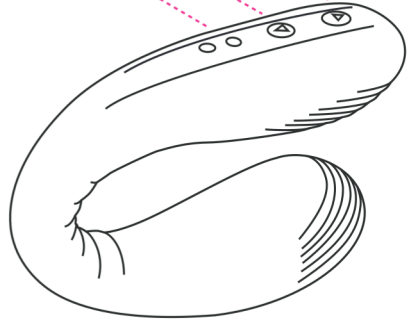

- Puerto de Carga
- Botón A: Encender/Apagar (mantener por 3 segundos) & Vibración (pulsar una vez para "subir" a través de las vibraciones)
- Botón B: Vibración (Pulsar una vez para "bajar" a través de las vibraciones)
- Luz Indicadora

Español